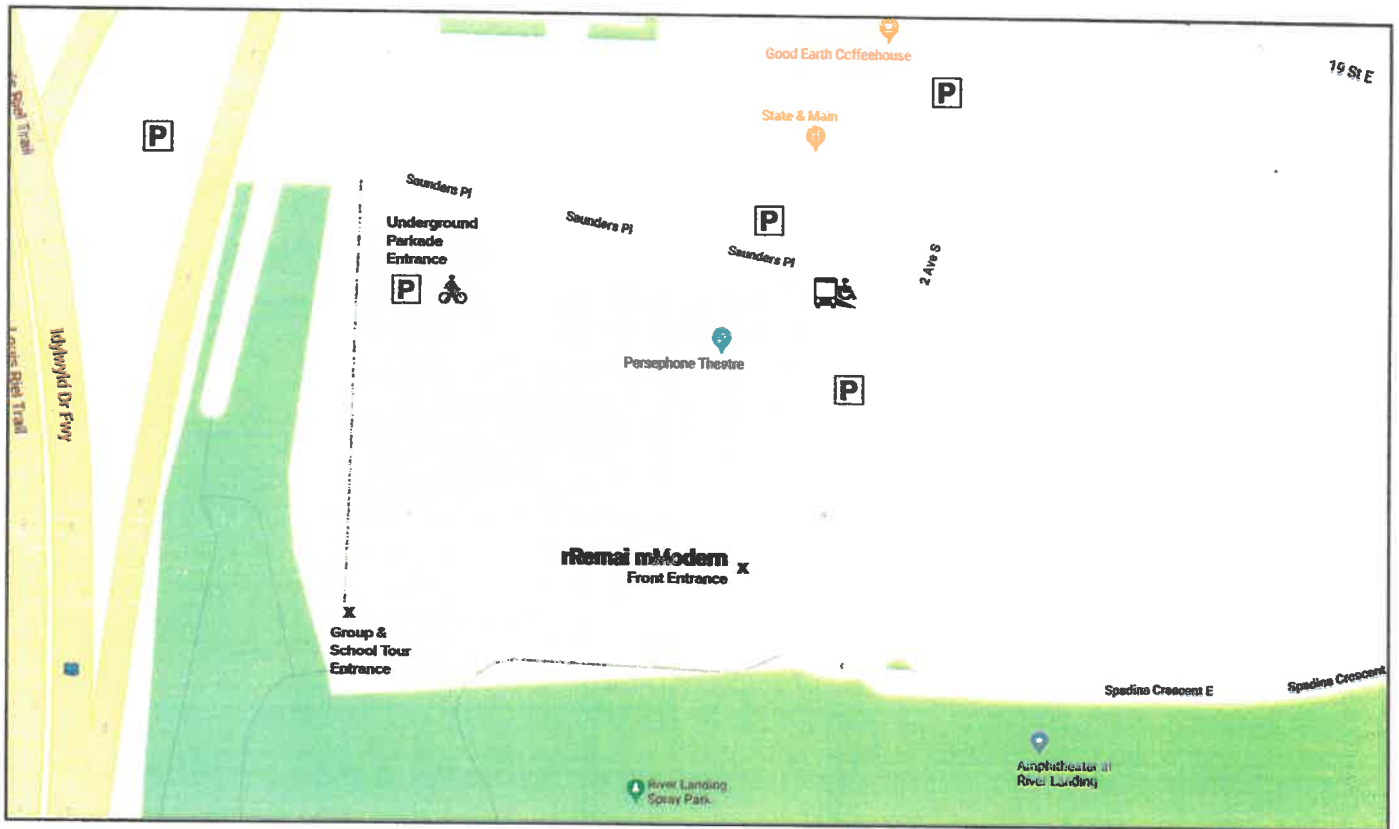

rRemai mModern

CUPE 59 Members, Remai Modern invites you to visit Saskatoon's newest and largest art museum at no cost to you. Check-in at the Admissions desk for your FREE ticket. All the galleries will be open for you and your family to enjoy. Explore the wonderful space and numerous galleries with CUPE 59 covering the cost! This event is FREE to all CUPE 59 Members and their immediate families.

CUPE 59 AT THE MUSEUM
Sunday, April 7, 10 AM-5 PM

Enjoy a guided tour at 1 PM or a family tour at 2 PM. Family tours are tailored to appeal to young participants. Drop-in to the Cameco Learning Studio on Level 1 to take part in a free art-making activity for all ages from 11 AM-4:30 PM.

CUPE
Local 59

Rемаi Modern is situated on River Landing at 102 Spadina Crescent East, Saskatoon S7K 0L3

Heated paid parking and bicycle lock-up is available below the museum in the attached parkade with wheelchair accessibility to the museum. Access off Saunders Place.

Metered street parking is available on 2nd Avenue, Spadina Crescent East and Saunders Place. Free on Sundays.

Access transit has a drop-off point beside Rемаi Performing Arts Centre (Persephone Theatre), right beside Rемаi Modern.